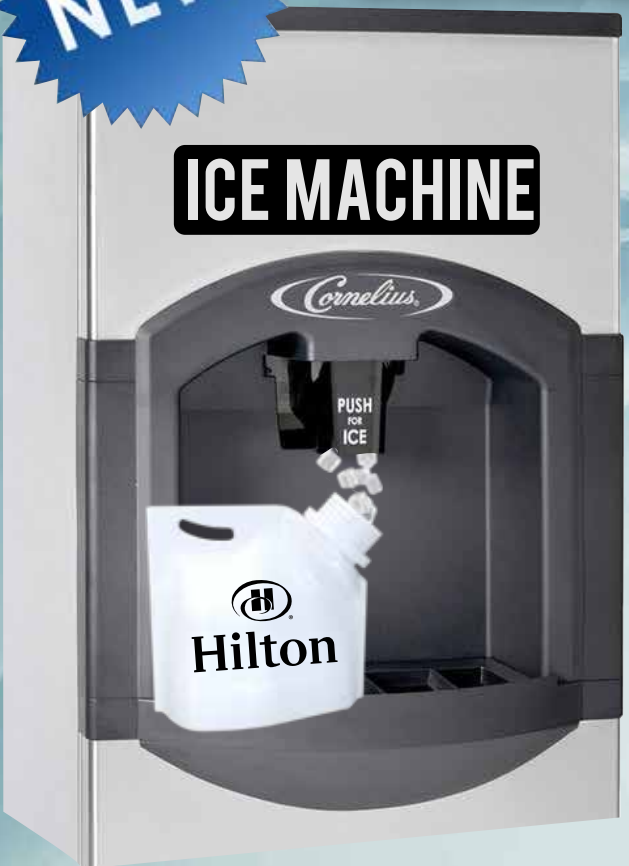

NEW

1 Gallon & 1/2 Gallon Customizable Beverage Bags

**FULL COLOR
CUSTOM
GRAPHICS**

**CONVENIENTLY
EASY TO FILL**

**REPLACES
ICE BUCKETS**

AVAILABLE IN DIFFERENT SIZES

BECOMES A COOLER BAG