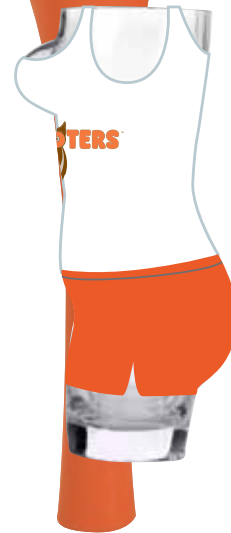

16oz. Heel Cup
W/1.5oz. Clip On Shotglass

Shotglass Grasps
The Heel

EXCLUSIVE DESIGN

rbandassociates.com | phone: 310.372.9709 fax: 310.376.5819 | 2205 Pacific Coast Highway Hermosa Beach, CA 90254
All products/parts shown in this packaging are developed and design by R.P & Associates, Inc., and constitute intellectual property of our company. © 2015 R.P & Associates, Inc. All rights reserved.